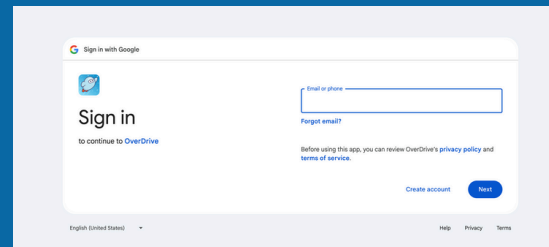

Step 6: Sign in using your student’s Jordan District email and student ID (can be found on Skyward)