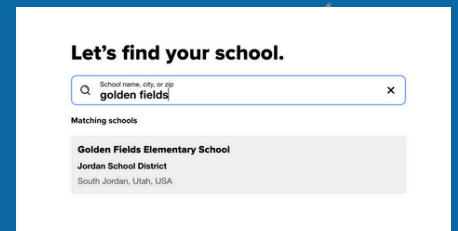

# Getting into Sora:

**Step 1:** Go to “Soraapp.com”, or download the app “Sora, by OverDrive Education”

**Step 2:** Click “Find your school”

**Step 3:** Select, “No, I’ll search for my school”

**Step 4:** Type “Golden Fields” and select “Golden Fields Elementary School”