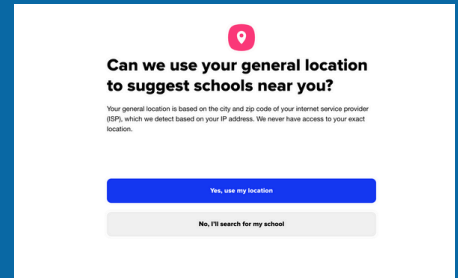

# Getting into Sora:

**Step 1:** Go to “Soraapp.com”, or download the app “Sora, by OverDrive Education”

**Step 2:** Click “Find your school”

**Step 3:** Select, “No, I’ll search for my school”

**Step 4:** Type “Golden Fields” and select “Golden Fields Elementary School”